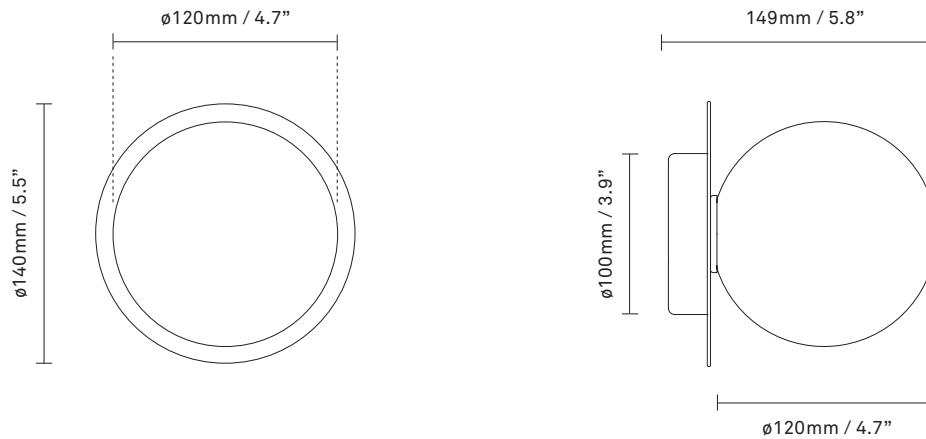

NUURA

LIILA 1 SMALL
nordic gold / opal

Design: Sofie Refer, 2022

Liila 1 Small works well as a single lamp or grouped in a decorative formation. Liila 1 Small also suits smaller rooms, the bathroom and the entrance hall.

Explore the rest of the Liila collection on our website, [here](#)

Product no.: EU - 2046051

Certifications: CE, IP44

Type: Wall / ceiling light - indoor

For information about IP ratings, click [here](#)

Colour: Glass: opal white / Metal: nordic gold

Dimensions: 149mm / 5.8in x 140mm / 5.5in
Ceiling plate: \varnothing 100mm / 3.9in
Glass: \varnothing 120 / 4.7in

Weight: Armature + glass: 260g

See recommended light source [here](#)

Packaging: Dimensions: L: 220mm / 8.6in x W: 163mm / 6.4in x H: 163mm / 6.4in
Weight: 720g
Total weight incl. product: 980g
Number of parcels: 1
Material: Brown cardboard